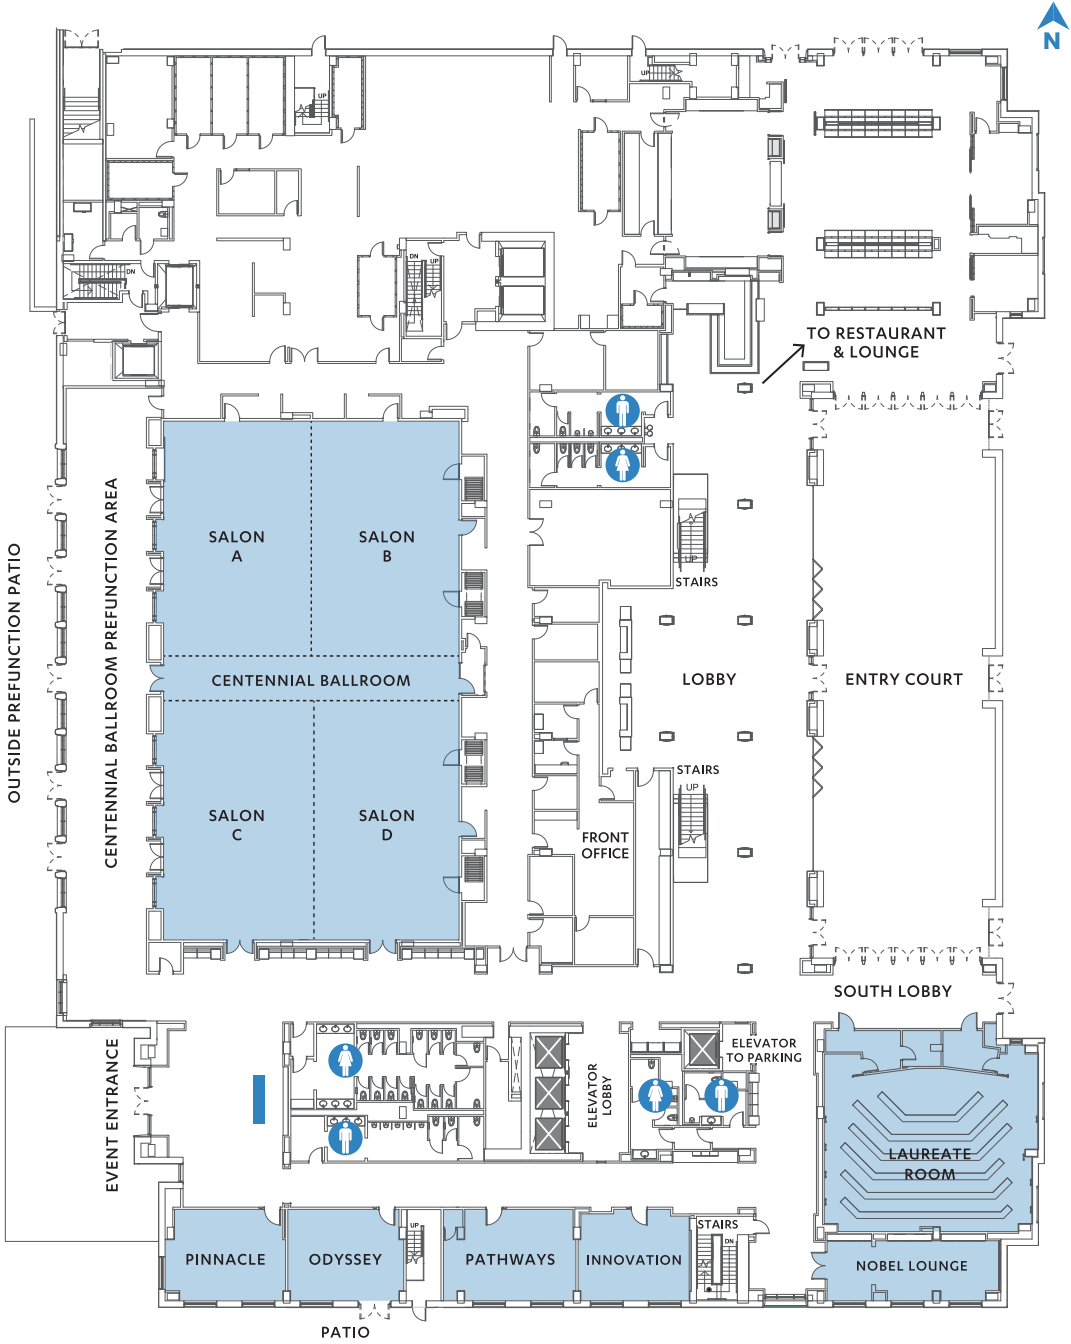

MEETING SPACE: LEVEL 1

For information on advance reservations for the UCLA Meyer and Renee Luskin Conference Center, please call 855-LCC-UCLA (855-522-8252) or visit LuskinConferenceCenter.UCLA.edu

MEETING SPACE: LEVEL 2

For information on advance reservations for the UCLA Meyer and Renee Luskin Conference Center, please call 855-LCC-UCLA (855-522-8252) or visit LuskinConferenceCenter.UCLA.edu

MEETING SPACE: LEVEL 3

For information on advance reservations for the UCLA Meyer and Renee Luskin Conference Center, please call 855-LCC-UCLA (855-522-8252) or visit LuskinConferenceCenter.UCLA.edu