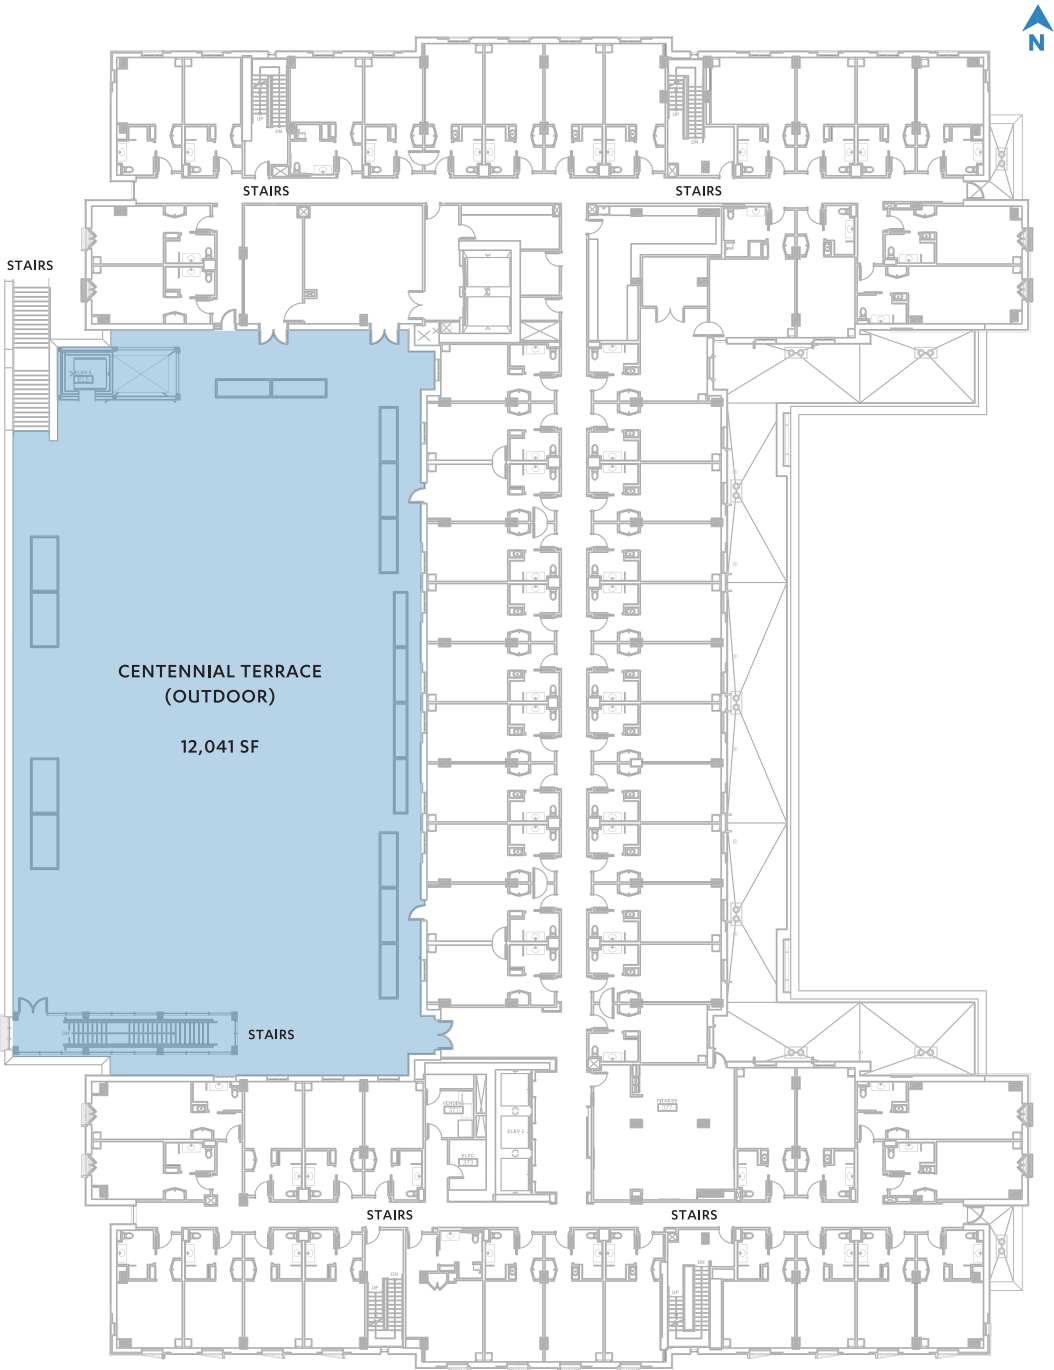

MEETING SPACE: LEVEL 1

For information on advance reservations for the UCLA Meyer and Renee Luskin Conference Center, please call 855-LCC-UCLA (855-522-8252) or visit LuskinConferenceCenter.UCLA.edu

MEETING SPACE: LEVEL 2

For information on advance reservations for the UCLA Meyer and Renee Luskin Conference Center, please call 855-LCC-UCLA (855-522-8252) or visit LuskinConferenceCenter.UCLA.edu

MEETING SPACE: LEVEL 3

For information on advance reservations for the UCLA Meyer and Renee Luskin Conference Center, please call 855-LCC-UCLA (855-522-8252) or visit LuskinConferenceCenter.UCLA.edu