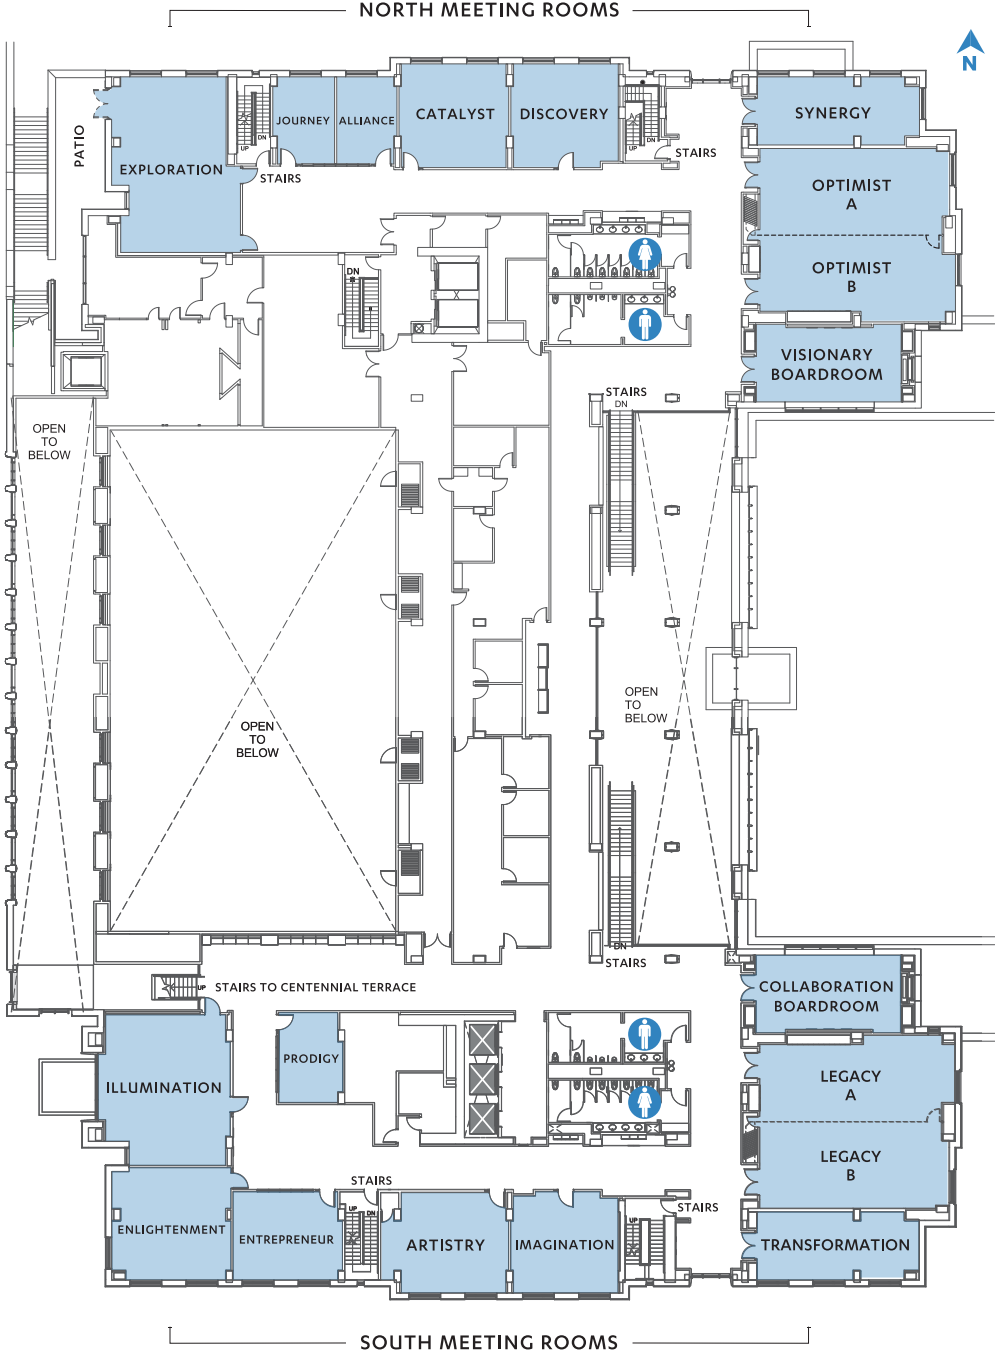

MEETING SPACE: LEVEL 1

For information on advance reservations for the UCLA Meyer and Renee Luskin Conference Center, please call 855-LCC-UCLA (855-522-8252) or visit LuskinConferenceCenter.UCLA.edu

MEETING SPACE: LEVEL 2

For information on advance reservations for the UCLA Meyer and Renee Luskin Conference Center, please call 855-LCC-UCLA (855-522-8252) or visit LuskinConferenceCenter.UCLA.edu

MEETING SPACE: LEVEL 3

For information on advance reservations for the UCLA Meyer and Renee Luskin Conference Center, please call 855-LCC-UCLA (855-522-8252) or visit LuskinConferenceCenter.UCLA.edu